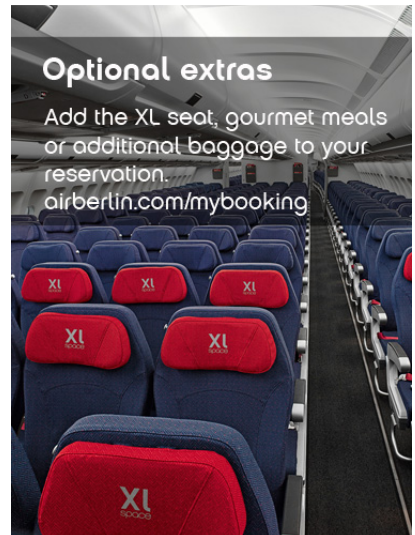

Boarding Pass

NAME: SEITZ PAUL
 RESERVATION: 4N3ASV
 TICKET: 7451603371168

FLIGHT	DATE	BOARDING	GATE	SEAT	GROUP	CLASS	SEQ
AB6661	30Dec	15:55 DEP 16:30	C16	11F Window	C	Z Economy	073
HAM/HAMBURG - STR/STUTTGART (ECHTERDINGEN)							1 CABIN BAG - ECOLIGHT

- Please be prepared to present your boarding pass and a personal document at the gate. Please wait until your group is called and then go to the gate immediately.
- Gate closes 15 minutes prior departure. Please observe possible gate changes!

Cabin baggage
 A single item of hand baggage may not exceed **8kg** in weight or **55x40x23cm** in size.

XL STANDS FOR XTRA LEGROOM.

The new XL Seats by airberlin.

- Up to 20% of extra legroom
- Maximum seat comfort

More information at airberlin.com/mybooking

Optional extras

Add the XL seat, gourmet meals or additional baggage to your reservation.
airberlin.com/mybooking

Boarding Pass

NAME: SCHIELE JOACHIM
 RESERVATION: 4N3ASV
 TICKET: 7451603371169