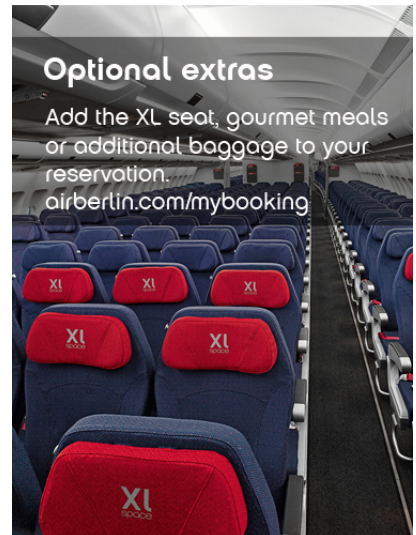

Boarding Pass

NAME: SEITZ PAUL
 RESERVATION: 4N3ASV
 TICKET: 7451603371168

FLIGHT	DATE	BOARDING	GATE	SEAT	GROUP	CLASS	SEQ
AB6661	30Dec	15:55 DEP 16:30	C16	11F Window	C	Z Economy	073
HAM/HAMBURG - STR/STUTTGART (ECHTERDINGEN)							1 CABIN BAG - ECOLIGHT

Cabin baggage
 A single item of hand baggage may not exceed **8kg** in weight or **55x40x23cm** in size.

XL STANDS FOR XTRA LEGROOM.

The new XL Seats by airberlin.

- Up to 20% of extra legroom
- Maximum seat comfort

More information at airberlin.com/mybooking

Optional extras

Add the XL seat, gourmet meals or additional baggage to your reservation.
airberlin.com/mybooking